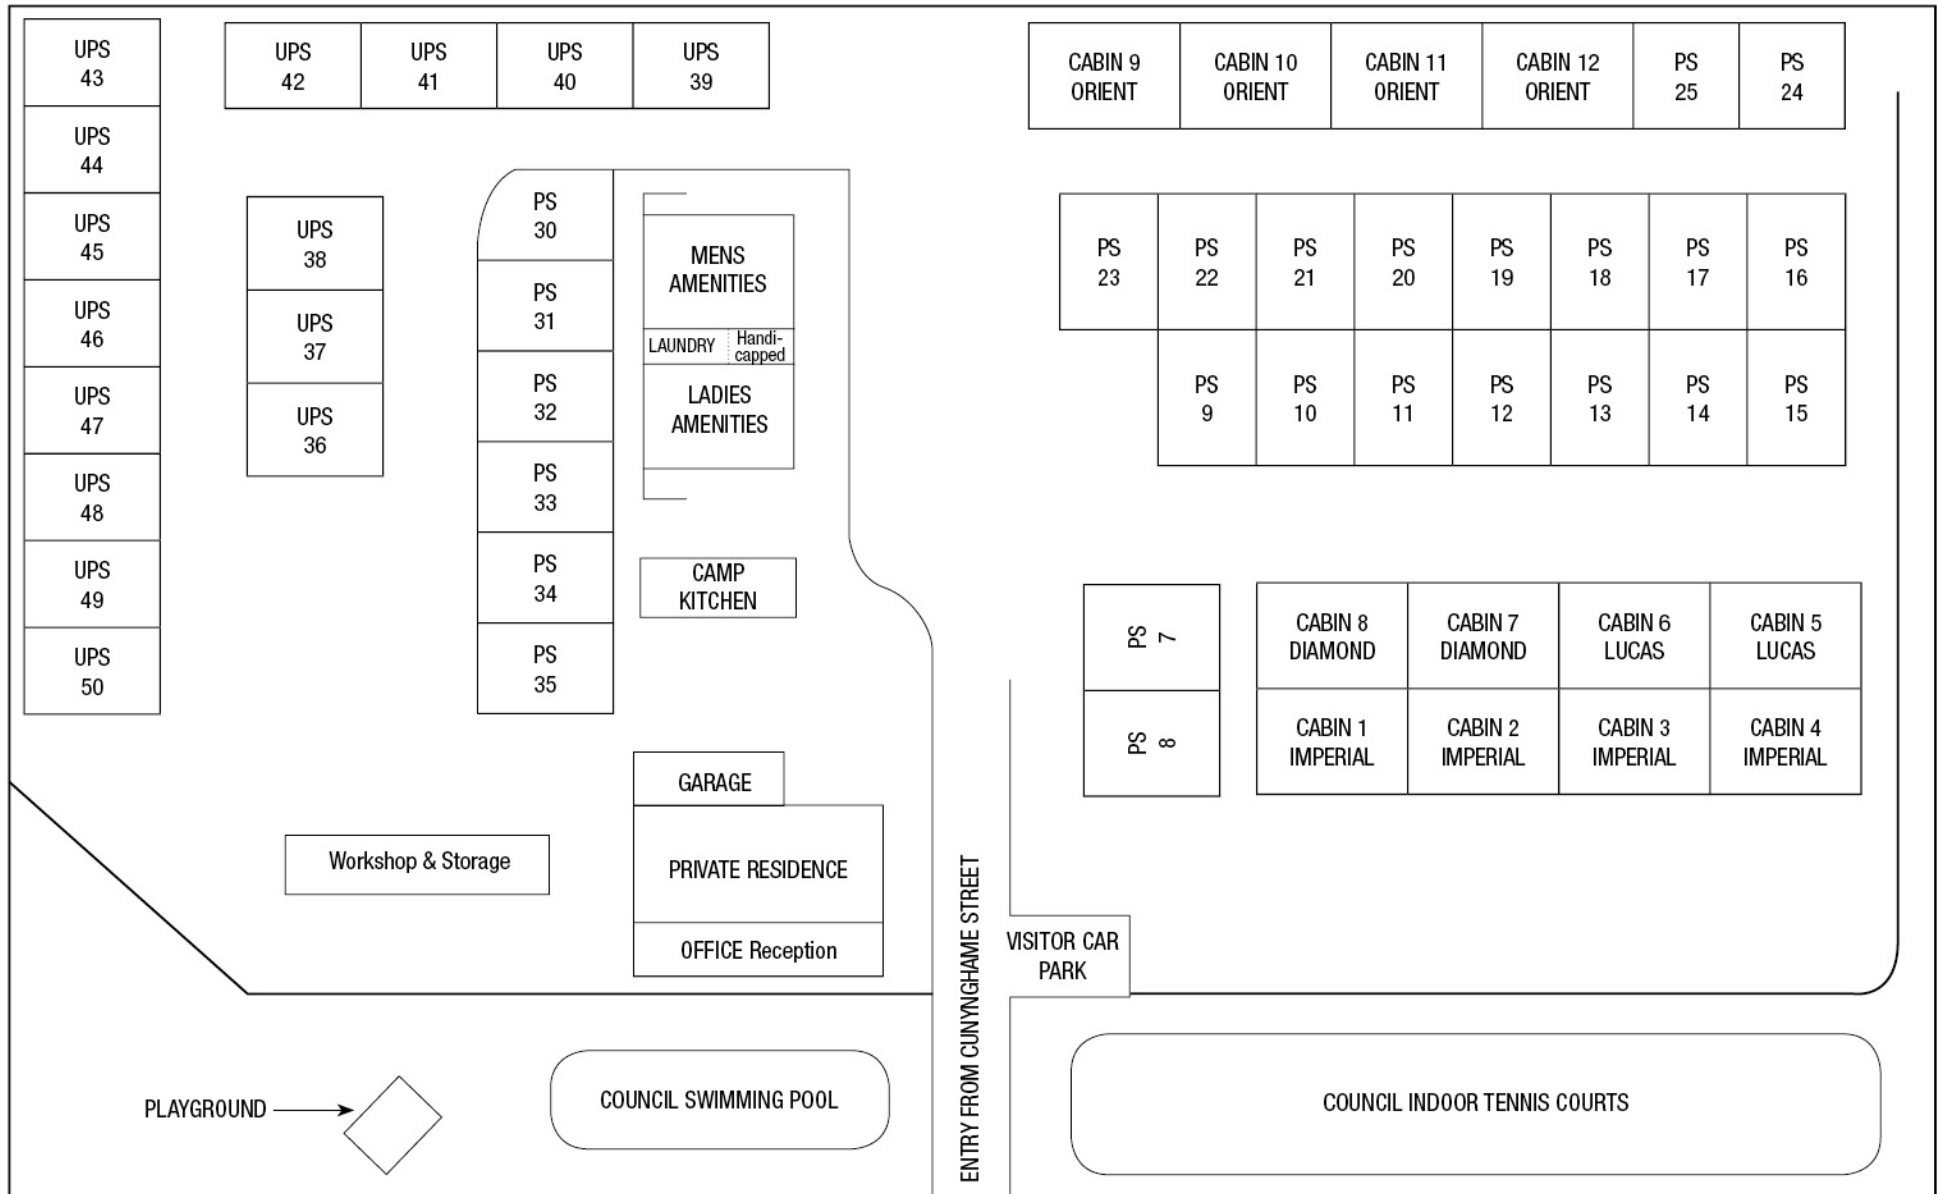

# Jenolan Caravan Park Oberon

**KEY**  
 PS - POWERED SITE  
 UPS - UNPOWERED SITE

CUNYNGHAME STREET

*\*Note: Map is indicative only and not to scale*