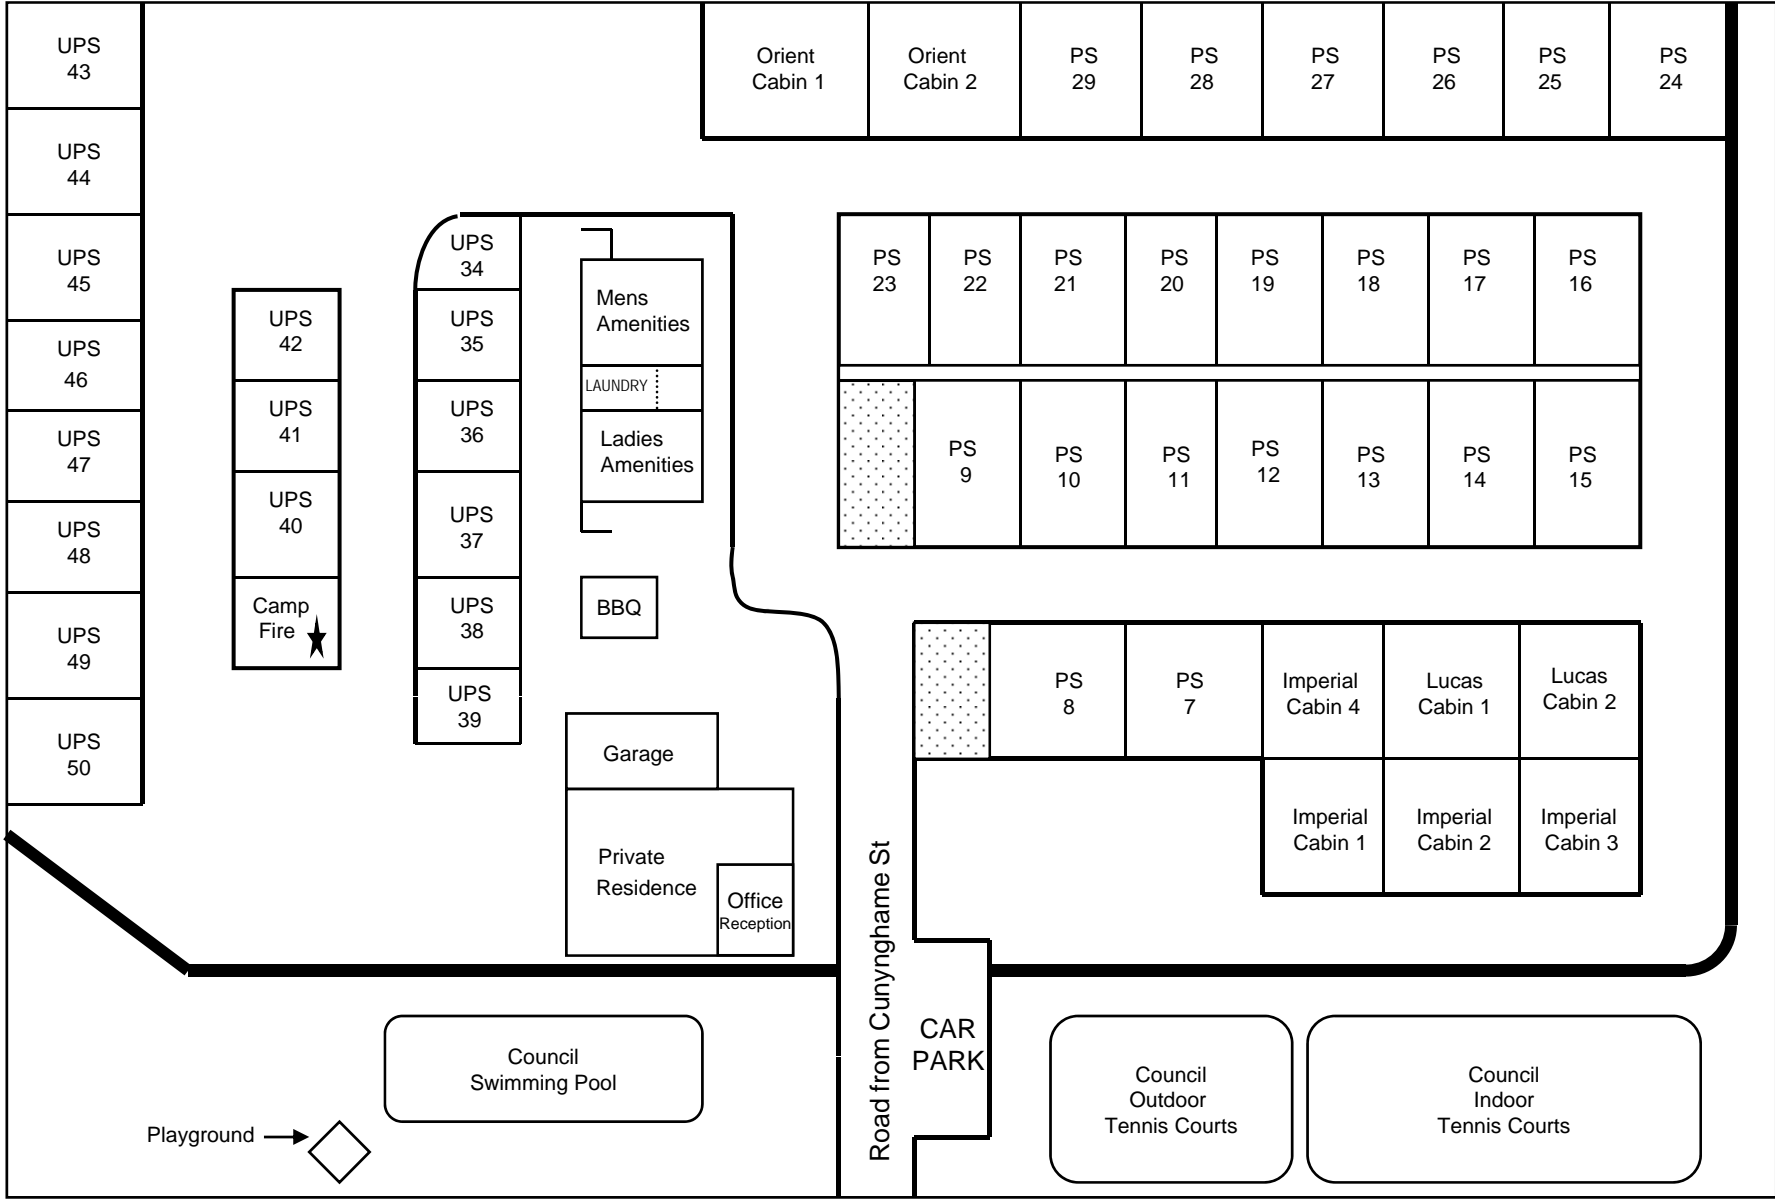

Jenolan Caravan Park

KEY
 PS – Powered Site
 UPS – Unpowered Site

Cunynghame St

Ross St